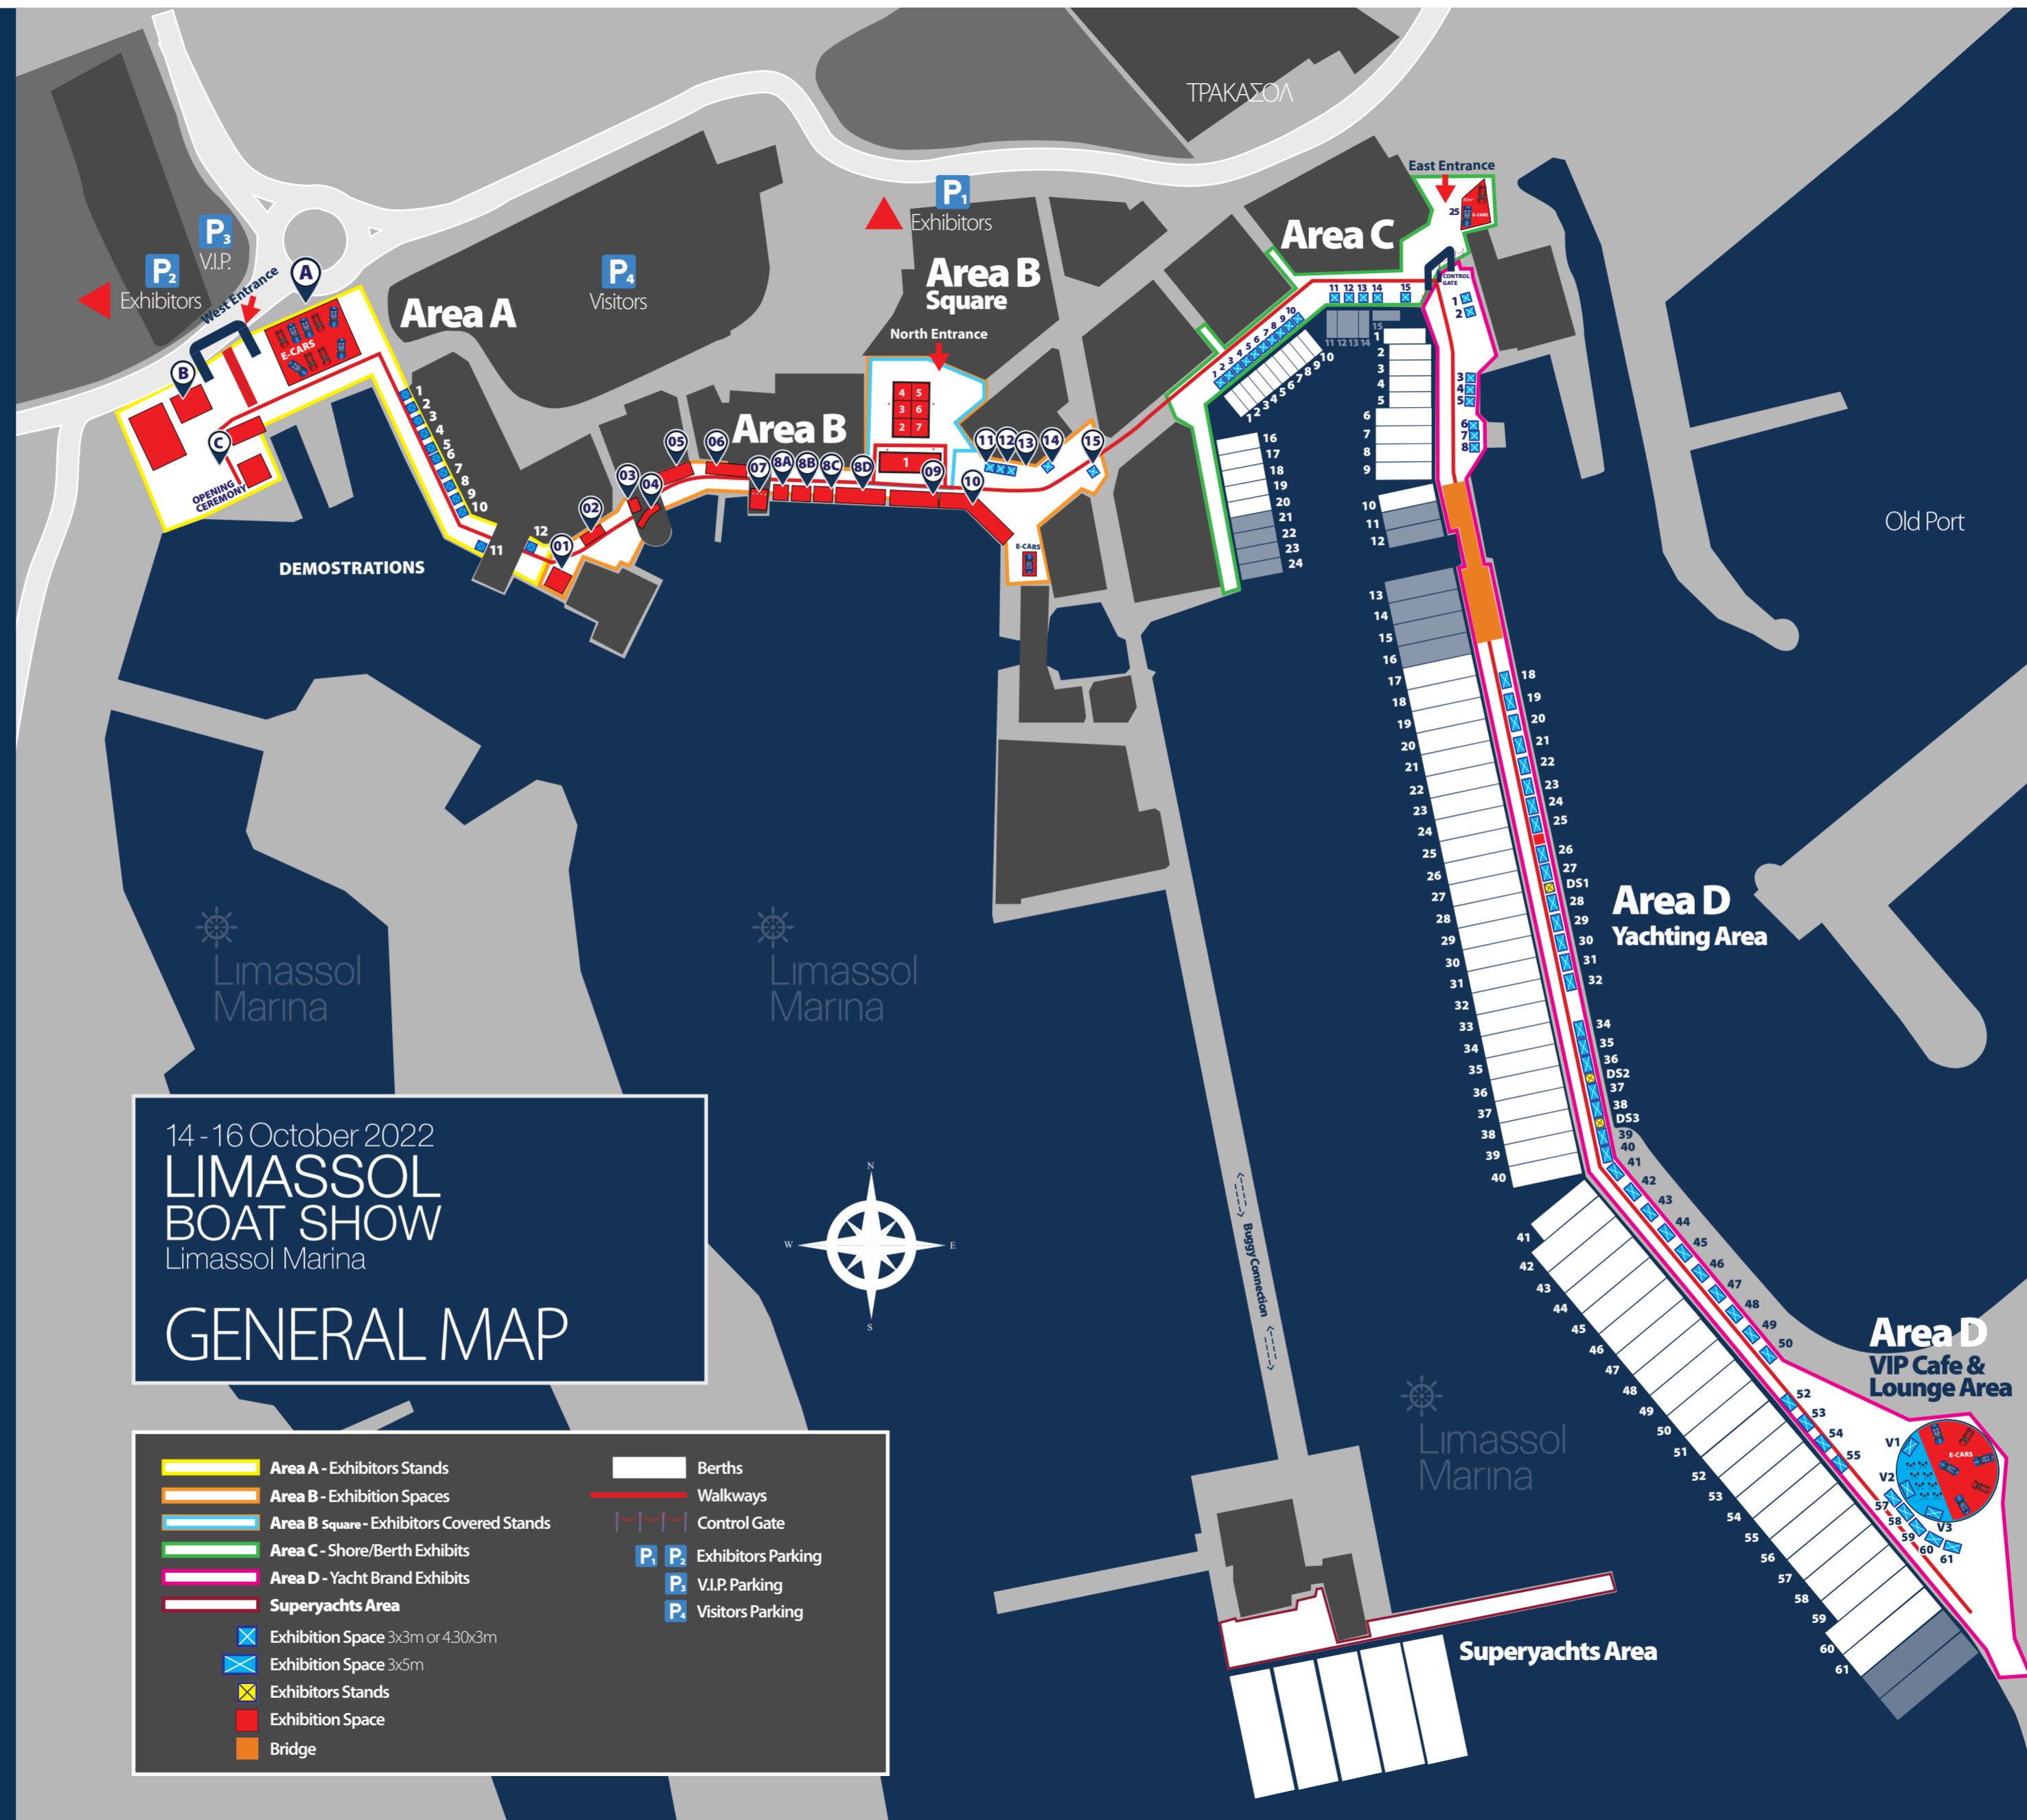

Area B Square

Stands	Exhibitors
01	Blue Point Yachting LTD
02	LALIZAS SA (Marina Stores)
03	Stelios K. Boat Electronics
04	Anglermania
05	Bluavventura LTD
06	Redline Performance LTD
07	SYDEA Trading LTD

Area C

Stands	Exhibitors	Berths
01 - 09	Diamantides Yachting LTD	1 - 10 16 - 21
10	ENA Evripidou Facilities & Insurance agents LTD	
11	Two Captains LTD	
12	CROWDBASE LTD	
13	Υφ. Ναυτιλιας	
14	Ledra Deck	
15	Black Marlin Marine Services	
25	E-CARS Cyprus	

VIP Cafe & Lounge Area

Stands	Exhibitors
V1	illycaffé
V2	PUNIN WINE
V3	Multimarine Services LTD
V4	E-CARS Cyprus

14 - 16 October 2022
LIMASSOL BOAT SHOW
 Limassol Marina
GENERAL MAP

Area A - Exhibitors Stands	Berths
Area B - Exhibition Spaces	Walkways
Area B Square - Exhibitors Covered Stands	Control Gate
Area C - Shore/Berth Exhibits	Exhibitors Parking
Area D - Yacht Brand Exhibits	V.I.P. Parking
Superyachts Area	Visitors Parking
Exhibition Space 3x3m or 4-30x3m	
Exhibition Space 3x5m	
Exhibitors Stands	
Exhibition Space	
Bridge	

14 - 16 October 2022
LIMASSOL BOAT SHOW
 Limassol Marina

Official Map Sponsor

INSPIRED SINCE 2012
PUNIN WINE

www.limassolboatshow.com

PLATINUM SPONSOR **E-CARS GROUP**

7000+ ITEMS AVAILABLE